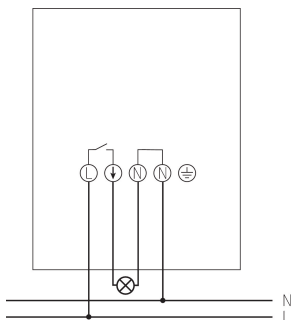

LUNA 127 star S

Item no.: 1270900

theben

Time and light control Twilight switches

Description

- Twilight switch with integrated light sensor
- Test function
- Teach-in function
- Timer function (1 hour on)
- Switchable brightness range: 2-100/ 100-2000 lux
- Cable feed from the back and from below
- Cover with snap-on function when opening for the straightforward installation of the device
- Captive screws
- Large terminal area
- Brightness value can be set without opening the device
- Large light exposure angle (approx. 180 degrees)

Technical data

LUNA 127 star S	
Operating voltage	230 V AC
Frequency	50 - 60 Hz
Number of channels	1
Stand-by consumption	~0.7 W
Setting range brightness	2 - 2000 lx
Switch-on delay	2 - 100 s
Switch-off delay	2 - 100 s
Type of contact	NO contact
Switching output	Not potential-free (230 V)
Installation type	Wall installation or mast bracket
Type of connection	Screw terminals

LUNA 127 star S	
Switching capacity	16 A at 230 V AC, $\cos \varphi = 1$, 10 AX at 230 V AC, $\cos \varphi = 0.3$
Incandescent/halogen lamp load	2300 W
Halogen lamp load	2300 W
LED lamp < 2 W	50 W
LED lamp 2-8 W	600 W
LED lamp > 8 W	600 W
Housing and insulation material	High-temperature resistant, self-extinguishing thermoplastic
Ambient temperature	-35°C ... 55°C
Type of protection	IP 55
Protection class	II

Connection example

Subject to technical changes and misprints

additional information at: www.theben.de/product/1270900

The load data are determined with exemplary selected illuminants and are therefore typical data due to the large number of available products.