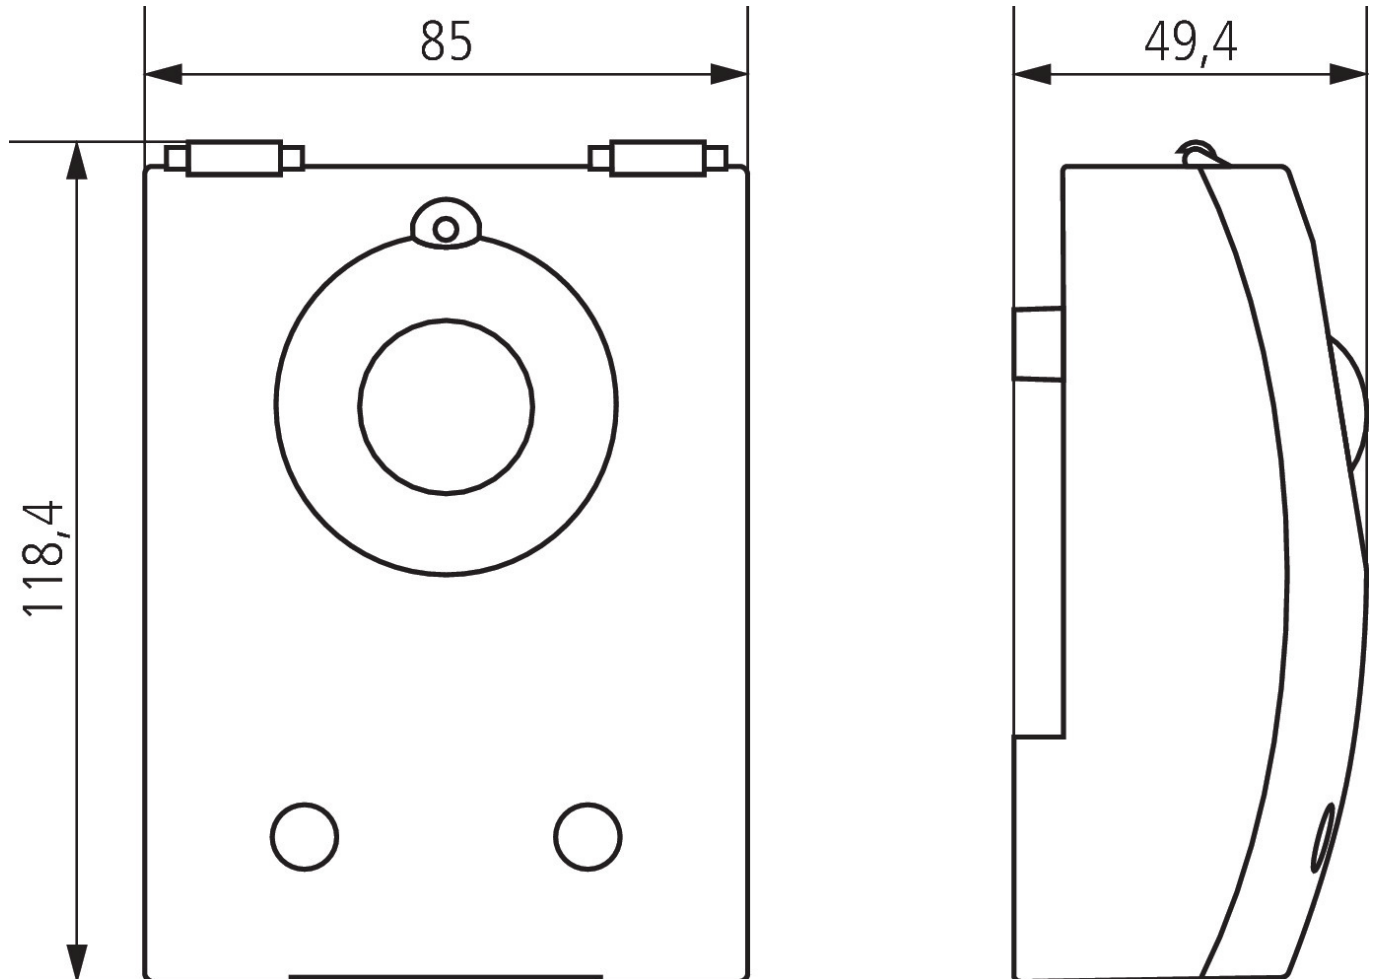

LUNA 127 star S	
Switching capacity	16 A at 230 V AC, $\cos \varphi = 1$, 10 AX at 230 V AC, $\cos \varphi = 0.3$
Incandescent/halogen lamp load	2300 W
Halogen lamp load	2300 W
LED lamp < 2 W	50 W
LED lamp 2-8 W	600 W
LED lamp > 8 W	600 W
Housing and insulation material	High-temperature resistant, self-extinguishing thermoplastic
Ambient temperature	-35°C ... 55°C
Type of protection	IP 55
Protection class	II

Connection example

Subject to technical changes and misprints

additional information at: www.theben.de/product/1270900

The load data are determined with exemplary selected illuminants and are therefore typical data due to the large number of available products.

LUNA 127 star S

Item no.: 1270900

Scale drawings

Accessories

Adapter plate LUNA star
Item no.: 9070486

LUNA star adapter mast fixing
Item no.: 9070793

Subject to technical changes and misprints

additional information at: www.theben.de/product/1270900